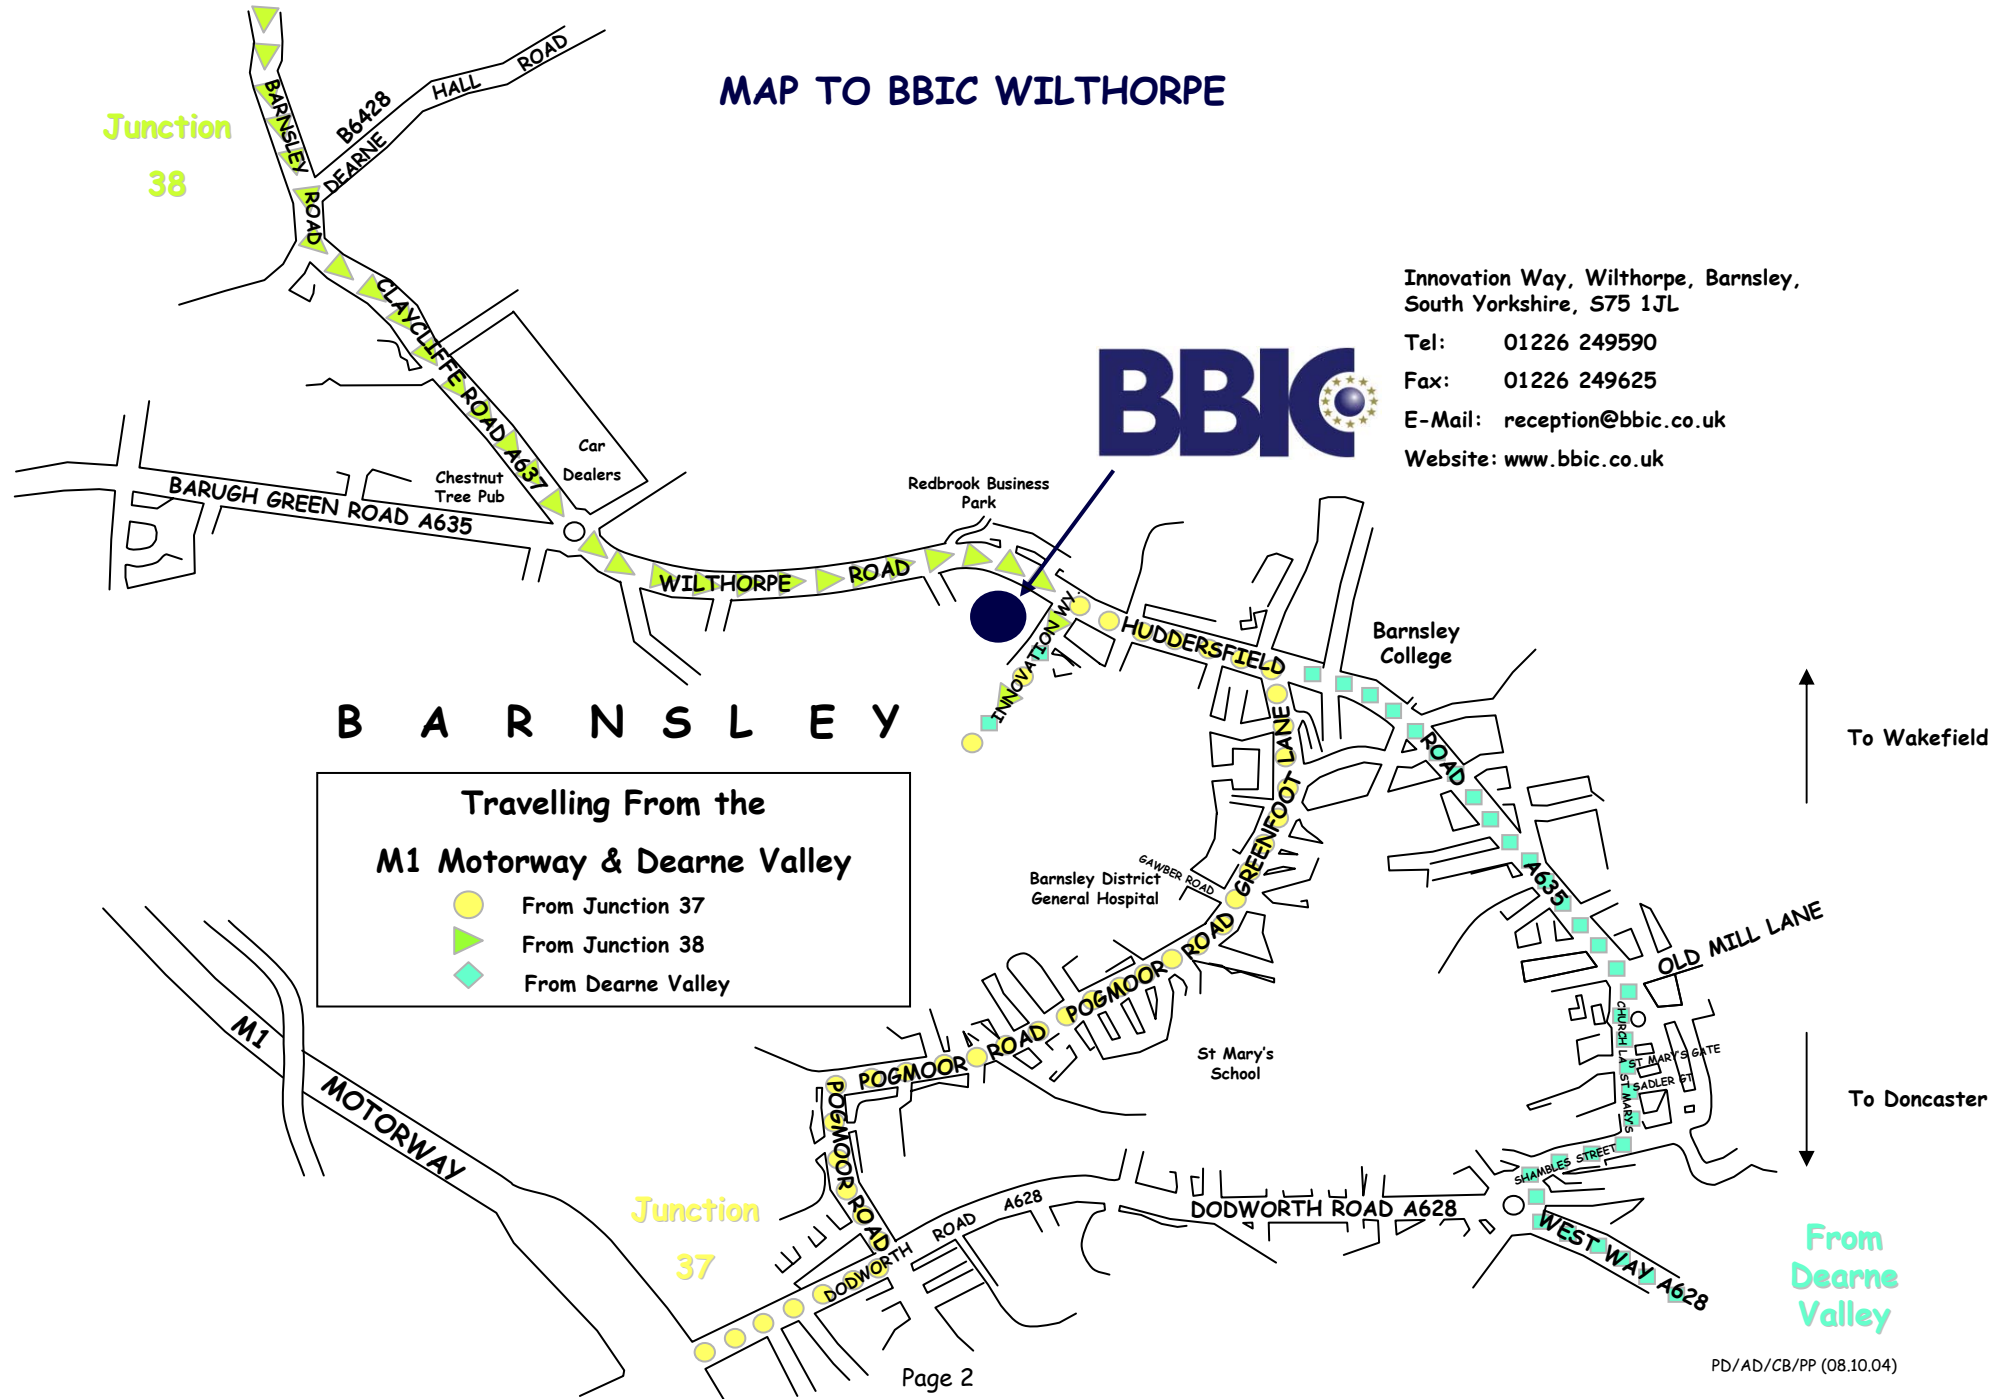

MAP TO BBIC WILTHORPE

Innovation Way, Wilthorpe, Barnsley,
South Yorkshire, S75 1JL

Tel: 01226 249590

Fax: 01226 249625

E-Mail: reception@bbic.co.uk

Website: www.bbic.co.uk

B A R N S L E Y

**Travelling From the
M1 Motorway & Dearne Valley**

- From Junction 37
- ▲ From Junction 38
- From Dearne Valley

To Wakefield

To Doncaster

From
Dearne
Valley