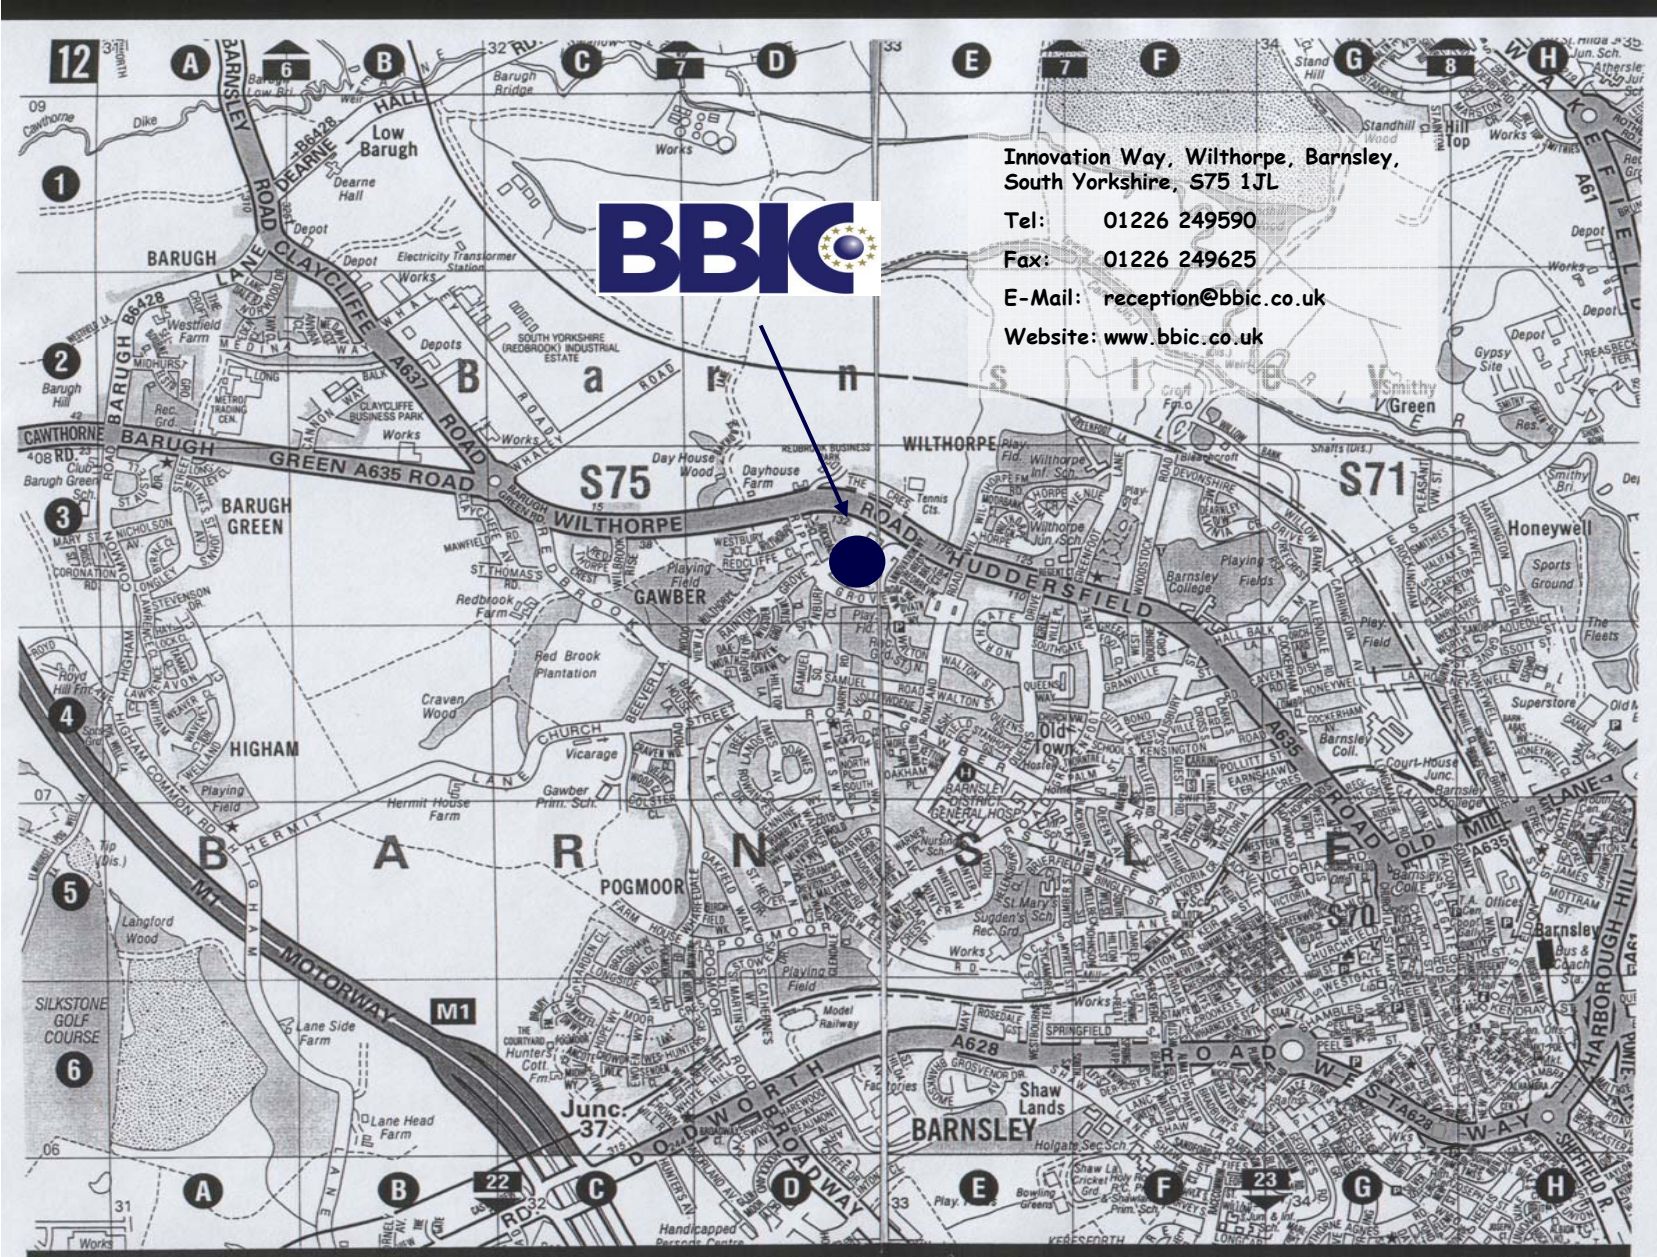

MAP TO BBIC WILTHORPE

Innovation Way, Wilthorpe, Barnsley,
South Yorkshire, S75 1JL

Tel: 01226 249590

Fax: 01226 249625

E-Mail: reception@bbic.co.uk

Website: www.bbic.co.uk