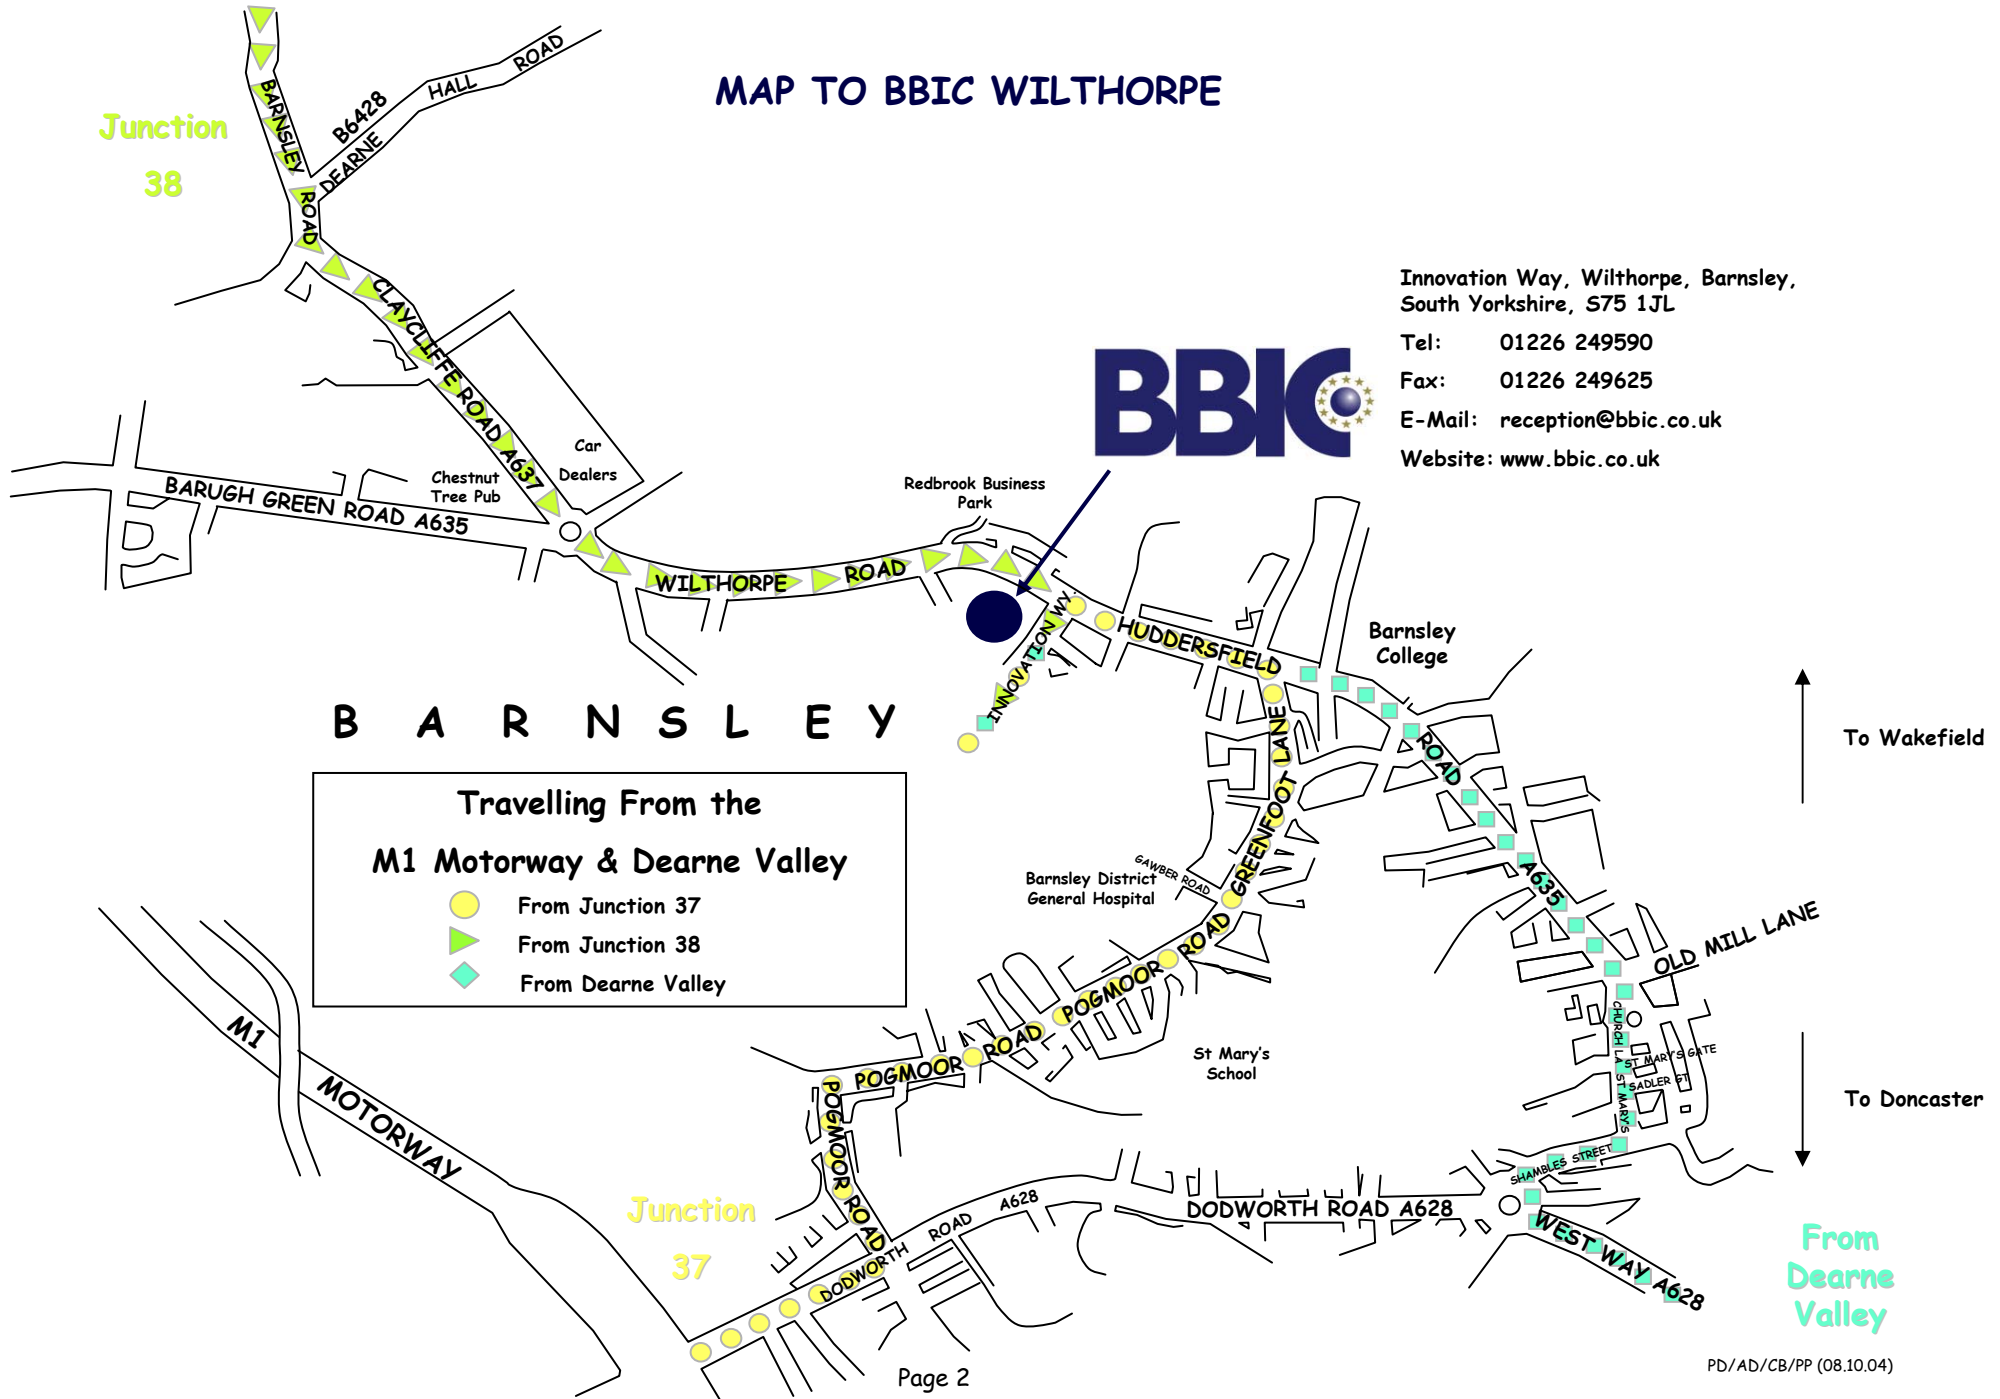

From M1 Junction 38

- Exit the M1 at Junction 38 (about 4 miles to BBIC).
- Take your first left at the roundabout under the motorway signposted **A637**. You will pass over the motorway and go through the outskirts of Darton (about $1\frac{1}{2}$ miles).
- Turn left at the mini roundabout. When you get to the next large roundabout (car dealers on your left, Chestnut Tree Pub on your right) go straight across.
- About $\frac{1}{2}$ mile along, on your left, you will pass **Redbrook Business Park**.
- Just over the hill and on the right is the BBIC.
- As you turn into **Innovation Way**, take the second turn on the right, the main reception visitor car park is on your left. If this car park is full, additional parking is available around the site.

MAP TO BBIC WILTHORPE

Innovation Way, Wilthorpe, Barnsley,
South Yorkshire, S75 1JL

Tel: 01226 249590

Fax: 01226 249625

E-Mail: reception@bbic.co.uk

Website: www.bbic.co.uk

B A R N S L E Y

**Travelling From the
M1 Motorway & Dearne Valley**

- From Junction 37
- ▶ From Junction 38
- ◆ From Dearne Valley

To Wakefield

To Doncaster

From
Dearne
Valley

MAP TO BBIC WILTHORPE

Innovation Way, Wilthorpe, Barnsley,
South Yorkshire, S75 1JL

Tel: 01226 249590